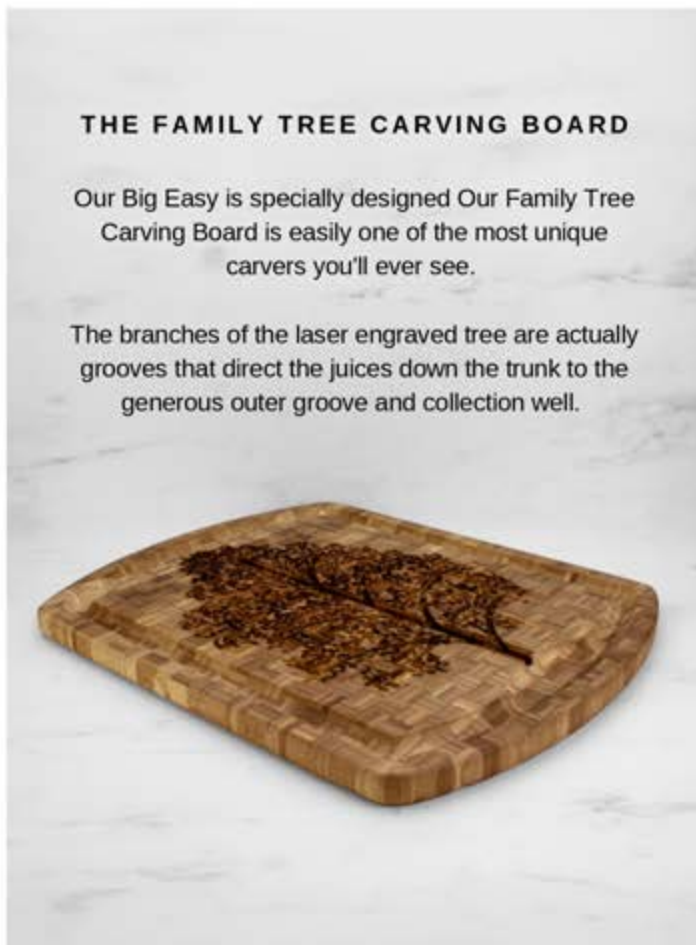

Make your family or friends smile with this branded bundle! Include a custom greeting card for another level of appreciation.

BLUE TEES PLAYER GO GPS SPEAKER

The Player Go GPS Speaker is our smallest and most compact speaker yet. Designed and built for the modern golfer, the Player Go delivers a rich audio experience, audible GPS readings, a built-in magnet and companion app engineered to elevate your round.

THE FAMILY TREE CARVING BOARD

Our Big Easy is specially designed Our Family Tree Carving Board is easily one of the most unique carvers you'll ever see.

The branches of the laser engraved tree are actually grooves that direct the juices down the trunk to the generous outer groove and collection well.