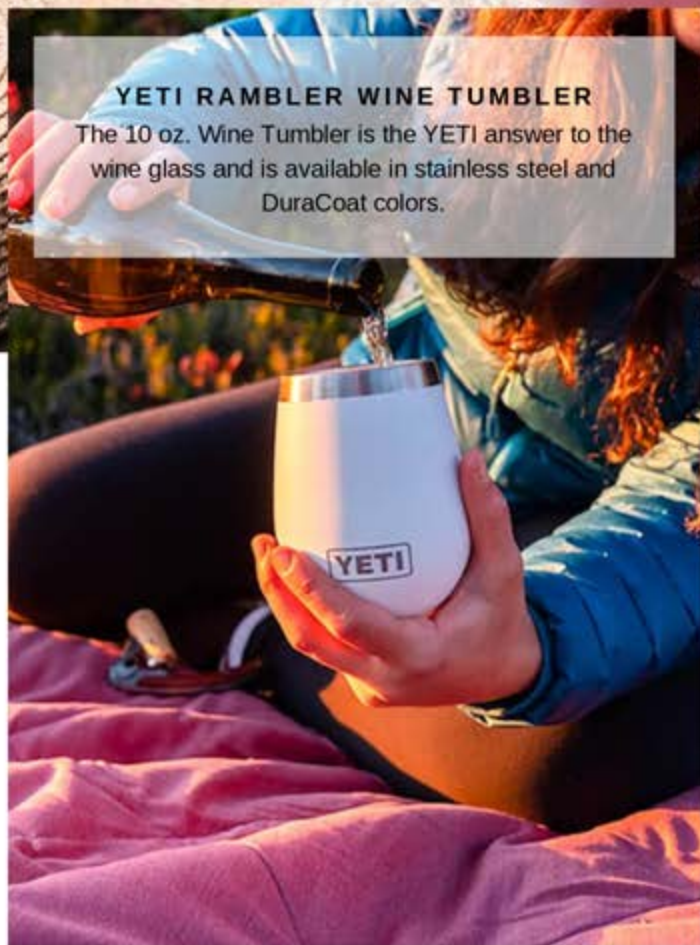

Perfect for both hot and cold drinks, it combines style and functionality for the modern lifestyle.

YETI RAMBLER WINE TUMBLER

The 10 oz. Wine Tumbler is the YETI answer to the wine glass and is available in stainless steel and DuraCoat colors.